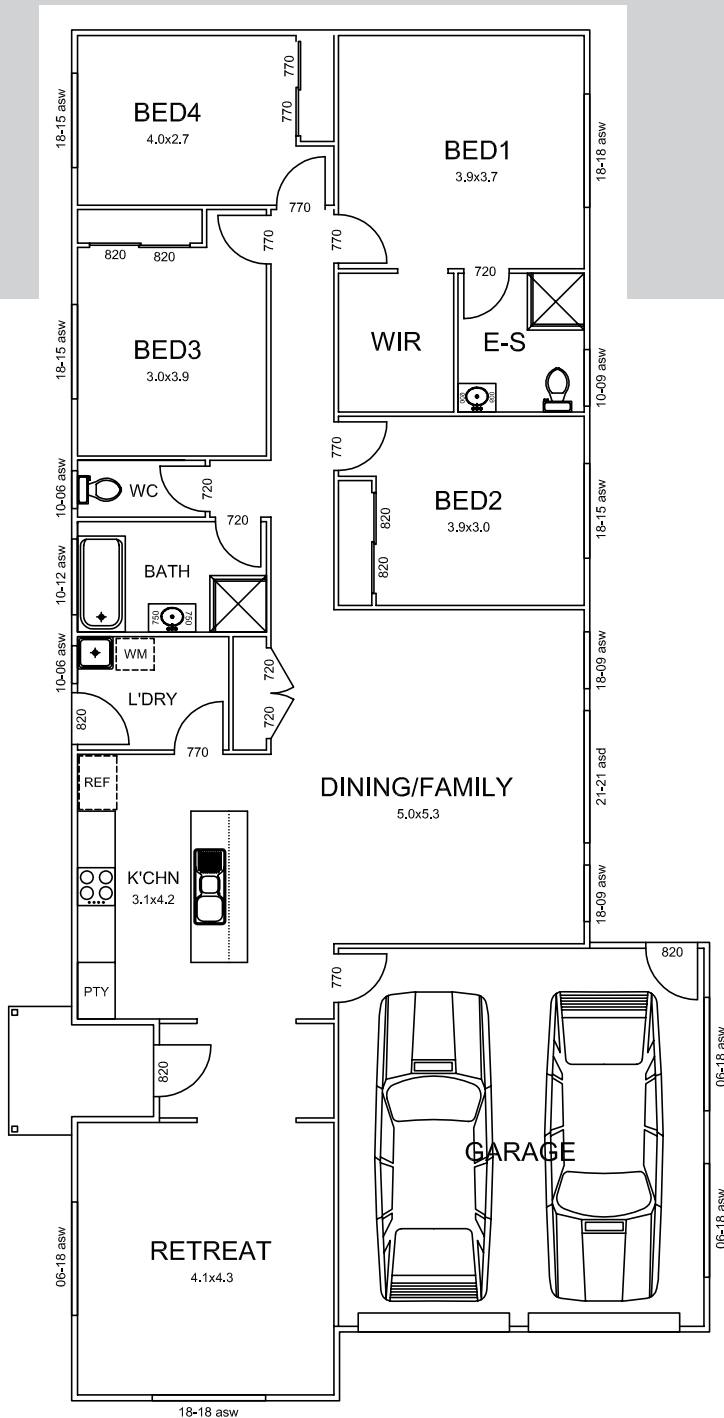

# THE METRO RANGE

These designs are suited for the residential metropolitan size blocks with narrow frontages. The introductory prices are tailored to assist the first home buyers or the investment builders. The 3 different roof lines will be available for the same price during this introductory period.

## THE VINCENTIA 4

**Ph: 1300 KITOME**  
**www.kitome.com.au**